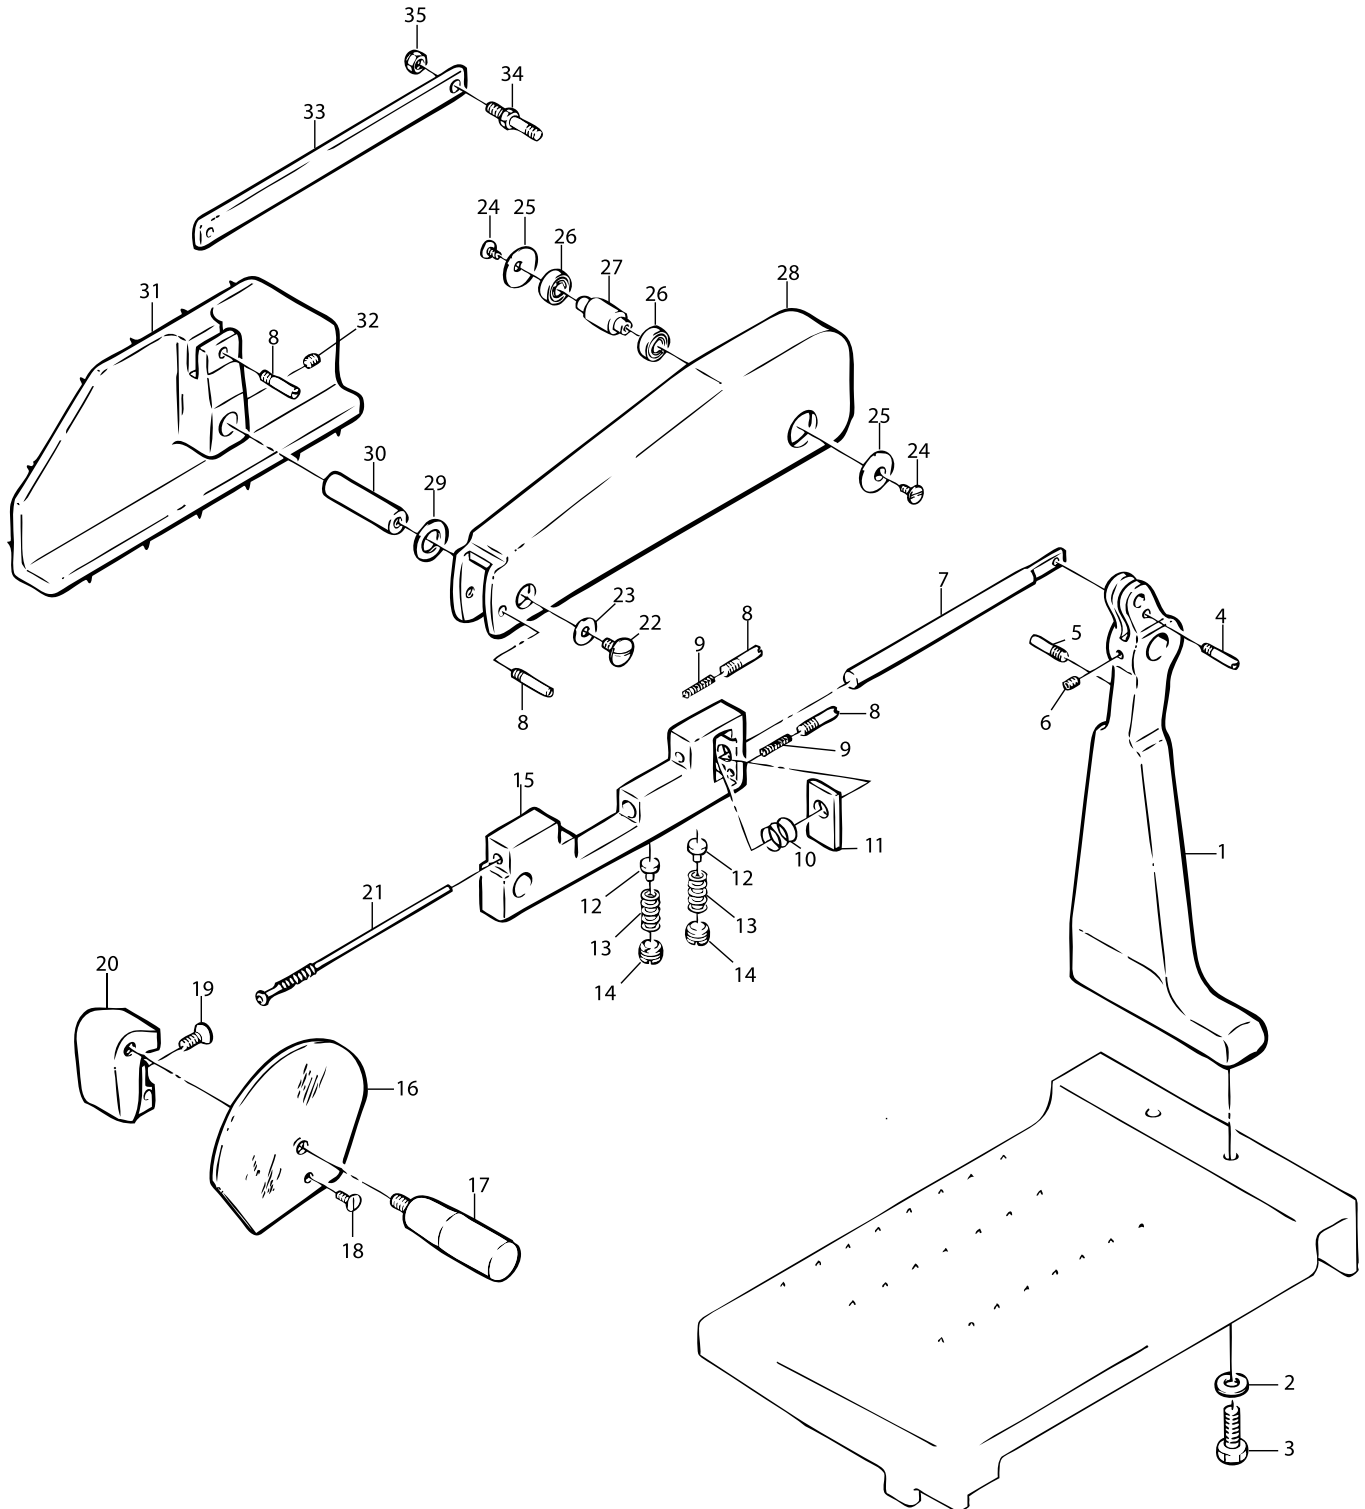

Blade Assembly

Parts Breakdown

Model MS-IT-0350-V 13649

Meat Tray Assembly

Parts Breakdown

Model MS-IT-0350-V 13649

Blade Guard

Parts Breakdown

Parts Breakdown

Model MS-IT-0350-V 13649

Stand

Item No.	Description	Position	Item No.	Description	Position	Item No.	Description	Position
32325	Housing for 13649	1	32336	Cam Plate for 13649	13	32346	Set Screw - Capped for 13649	24
32326	Guide Plate for 13649	2	32337	Set Screw 8x10 TC for 13649	14	32347	Nut 8 for 13649	25
32327	Guide Plate Support for 13649	3	32338	Bolt 5x20 for 13649	15	32348	Set Screw 6x8 TP for 13649	26
32328	Guide Plate Shaft for 13649	4	32339	Nut 5 for 13649	16	32349	Washer 5 for 13649	27
32329	Bracket for 13649	5	32340	Screw TPSV 5x10 for 13649	17	32350	Screw TE 6x12 for 13649	28
32330	Index Knob for 13649	6 - 8, 21	32341	Screw TC 5x10 for 13649	18	32351	Washer 6 for 13649	29
32331	Index Knob Bushing for 13649	9	32342	Screw TE 6x12 for 13649	19	32352	Screw TE 8x40 for 13649	30
32332	Wavy Washer for 13649	10	32343	Tapping Screw 2.9x12 for 13649	20	32335	Cam Assembly for 13649	
32333	Cam for 13649	11	32344	Washer 8 for 13649	22			
32334	Cam Guide for 13649	12	32345	Copper Rivet for 13649	23			