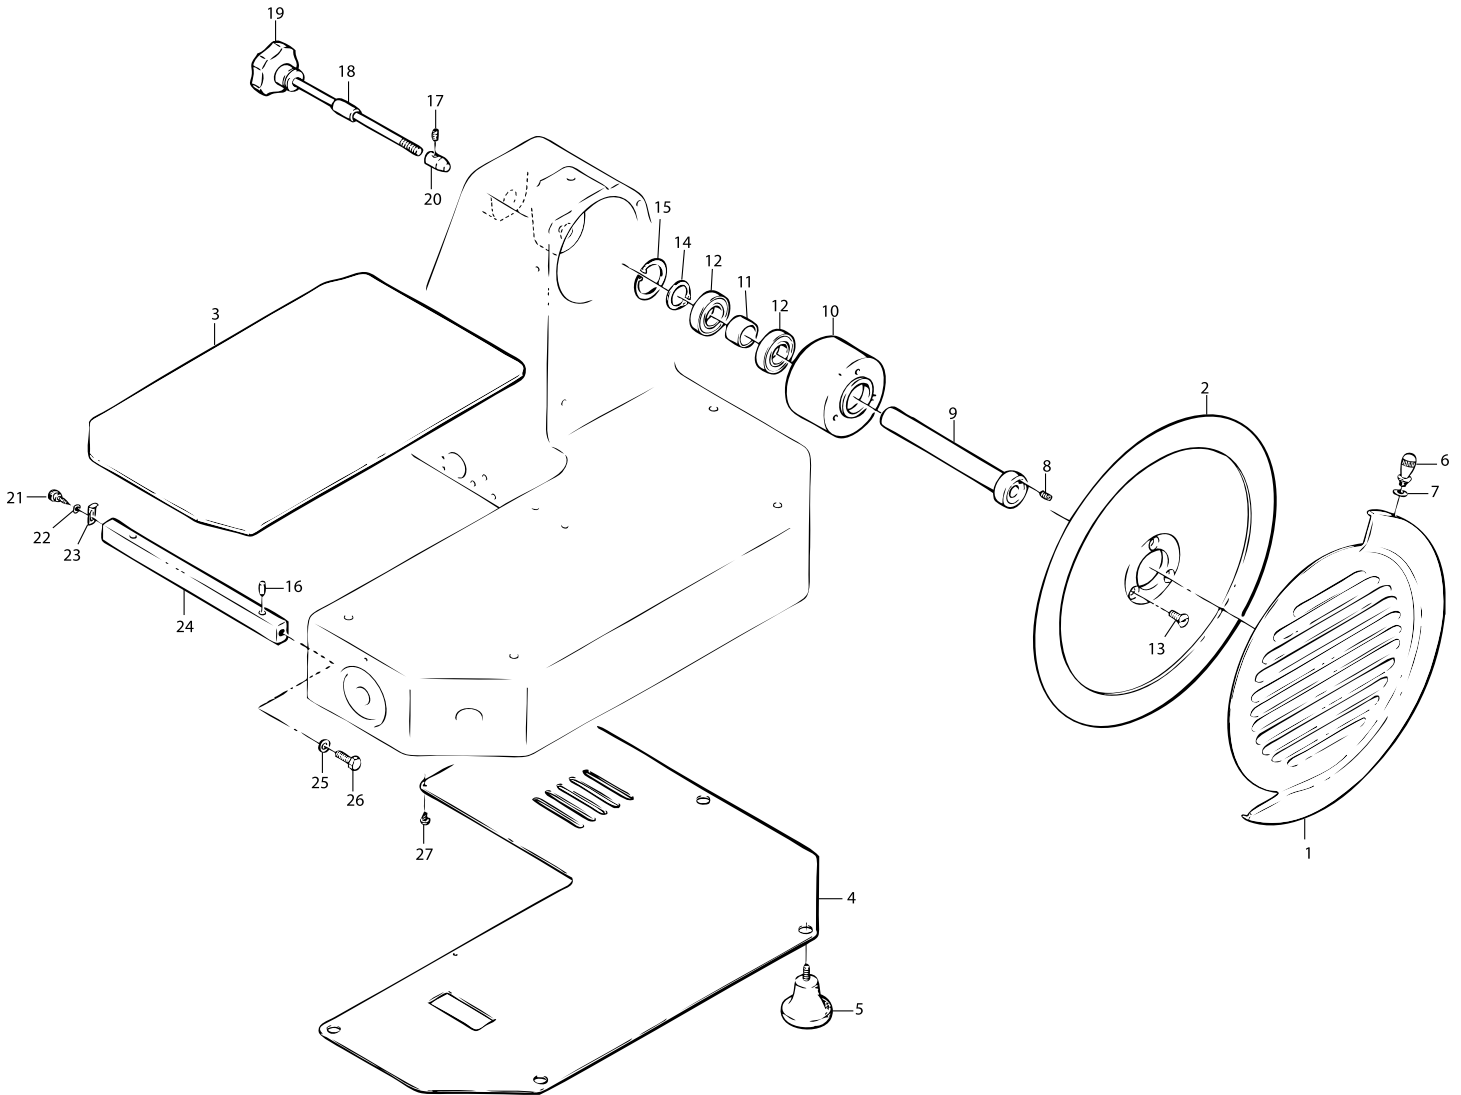

Parts Breakdown

Model MS-IT-0350-V 13649

Stand

Parts Breakdown

Model MS-IT-0350-V 13649

Guide

Parts Breakdown

Model MS-IT-0350-V 13649

Blade Assembly

Parts Breakdown

Model MS-IT-0350-V 13649

Meat Tray Assembly

Parts Breakdown

Model MS-IT-0350-V 13649

Blade Guard

Parts Breakdown

Parts Breakdown

Model MS-IT-0350-V 13649

Stand

Item No.	Description	Position	Item No.	Description	Position	Item No.	Description	Position
32325	Housing for 13649	1	32336	Cam Plate for 13649	13	32346	Set Screw - Capped for 13649	24
32326	Guide Plate for 13649	2	32337	Set Screw 8x10 TC for 13649	14	32347	Nut 8 for 13649	25
32327	Guide Plate Support for 13649	3	32338	Bolt 5x20 for 13649	15	32348	Set Screw 6x8 TP for 13649	26
32328	Guide Plate Shaft for 13649	4	32339	Nut 5 for 13649	16	32349	Washer 5 for 13649	27
32329	Bracket for 13649	5	32340	Screw TPSV 5x10 for 13649	17	32350	Screw TE 6x12 for 13649	28
32330	Index Knob for 13649	6 - 8, 21	32341	Screw TC 5x10 for 13649	18	32351	Washer 6 for 13649	29
32331	Index Knob Bushing for 13649	9	32342	Screw TE 6x12 for 13649	19	32352	Screw TE 8x40 for 13649	30
32332	Wavy Washer for 13649	10	32343	Tapping Screw 2.9x12 for 13649	20	32335	Cam Assembly for 13649	
32333	Cam for 13649	11	32344	Washer 8 for 13649	22			
32334	Cam Guide for 13649	12	32345	Copper Rivet for 13649	23			