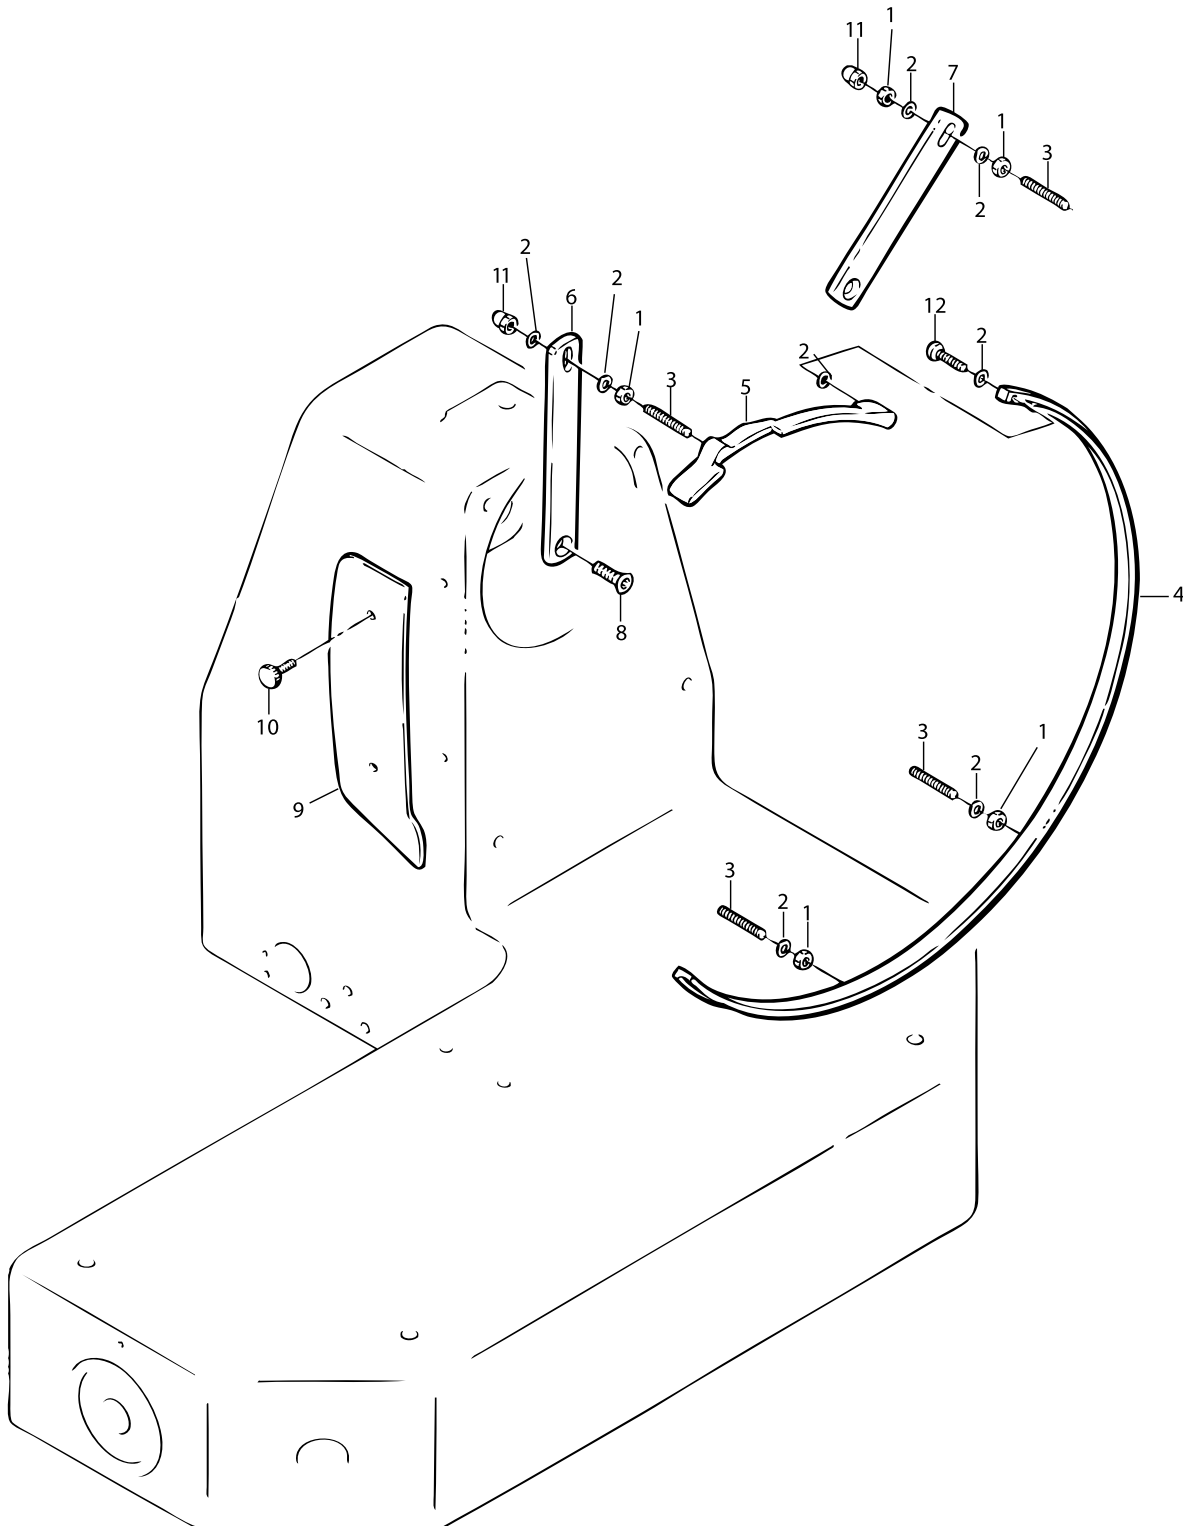

Blade Assembly

Parts Breakdown

Model MS-IT-0350-V 13649

Meat Tray Assembly

Parts Breakdown

Model MS-IT-0350-V 13649

Blade Guard

Parts Breakdown

Parts Breakdown

Model MS-IT-0350-V 13649

Stand

Item No.	Description	Position	Item No.	Description	Position	Item No.	Description	Position
32325	Housing for 13649	1	32336	Cam Plate for 13649	13	32346	Set Screw - Capped for 13649	24
32326	Guide Plate for 13649	2	32337	Set Screw 8x10 TC for 13649	14	32347	Nut 8 for 13649	25
32327	Guide Plate Support for 13649	3	32338	Bolt 5x20 for 13649	15	32348	Set Screw 6x8 TP for 13649	26
32328	Guide Plate Shaft for 13649	4	32339	Nut 5 for 13649	16	32349	Washer 5 for 13649	27
32329	Bracket for 13649	5	32340	Screw TPSV 5x10 for 13649	17	32350	Screw TE 6x12 for 13649	28
32330	Index Knob for 13649	6 - 8, 21	32341	Screw TC 5x10 for 13649	18	32351	Washer 6 for 13649	29
32331	Index Knob Bushing for 13649	9	32342	Screw TE 6x12 for 13649	19	32352	Screw TE 8x40 for 13649	30
32332	Wavy Washer for 13649	10	32343	Tapping Screw 2.9x12 for 13649	20	32335	Cam Assembly for 13649	
32333	Cam for 13649	11	32344	Washer 8 for 13649	22			
32334	Cam Guide for 13649	12	32345	Copper Rivet for 13649	23			