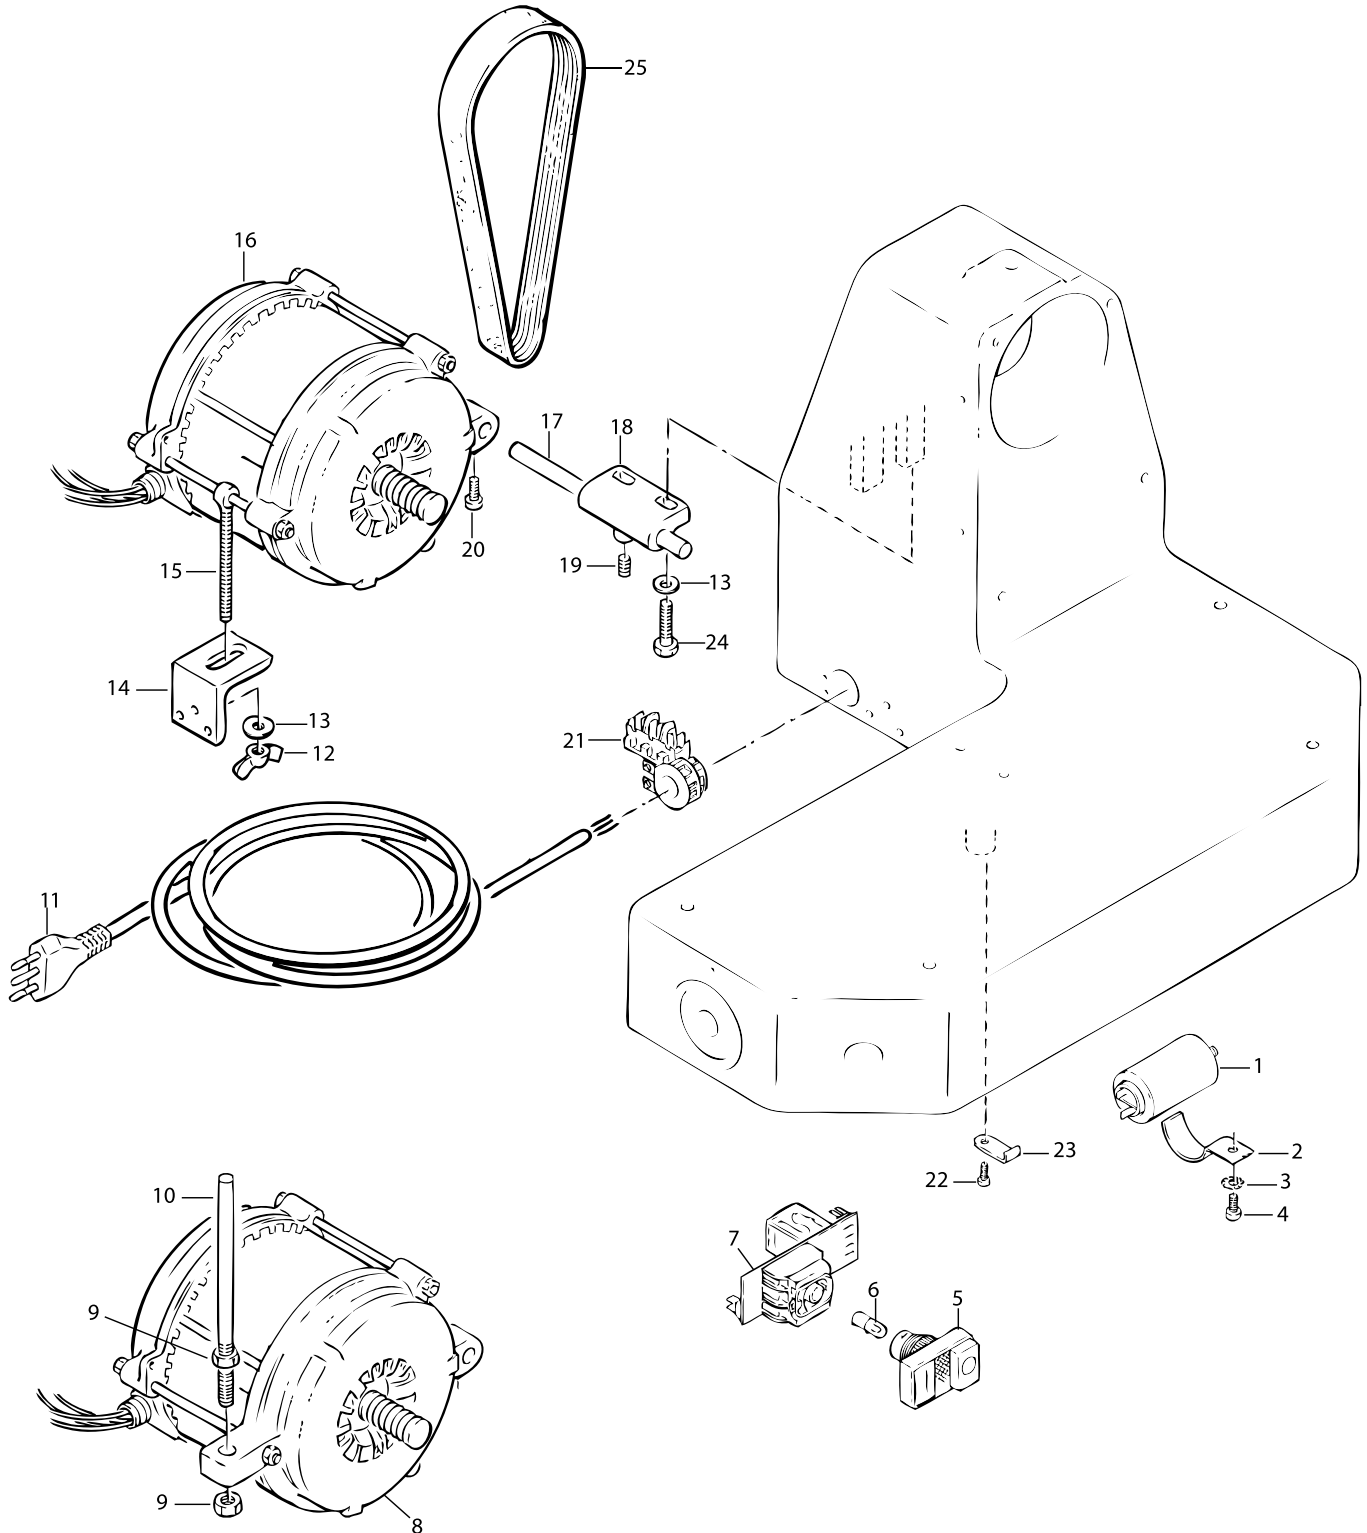

Parts Breakdown

Model MS-IT-0350-V 13649

Electrical Components