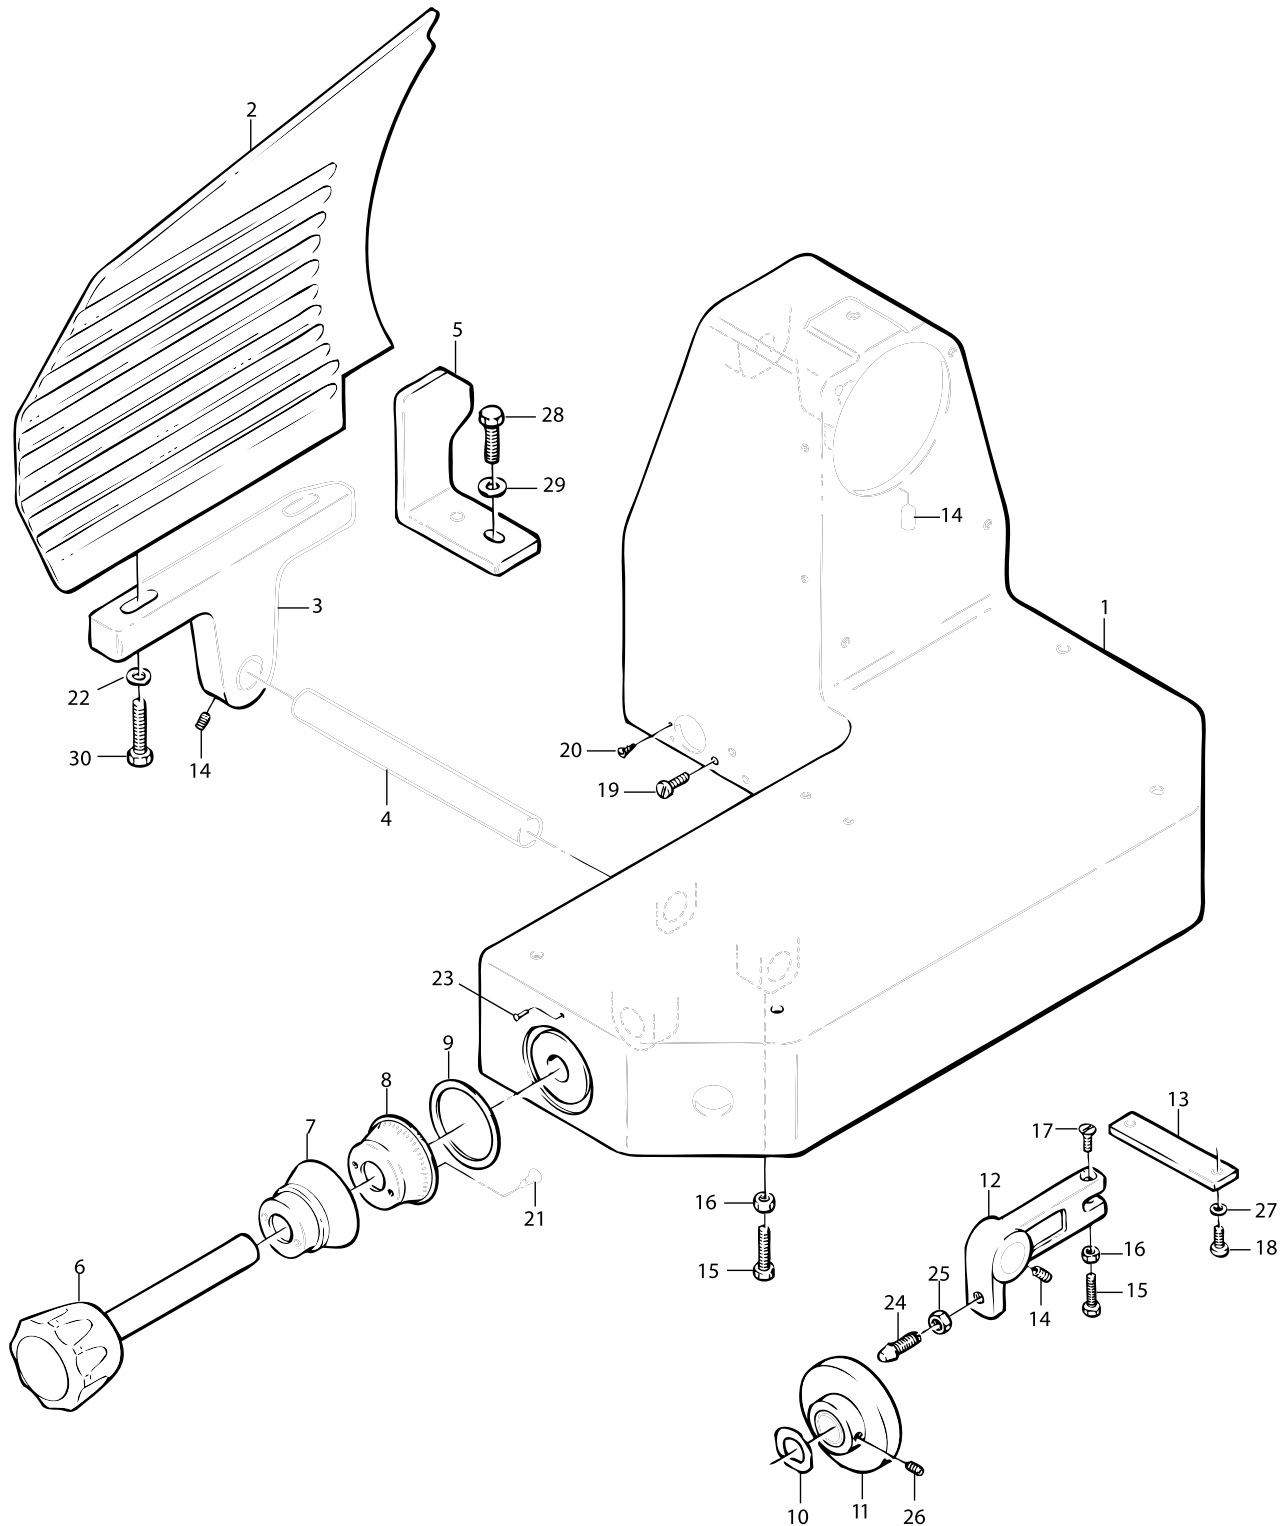

Parts Breakdown

Model MS-IT-0350-V 13649

Stand

Parts Breakdown

Model MS-IT-0350-V 13649

Guide

Parts Breakdown

Model MS-IT-0350-V 13649

Blade Assembly

Parts Breakdown

Model MS-IT-0350-V 13649

Meat Tray Assembly

Parts Breakdown

Model MS-IT-0350-V 13649

Blade Guard

Parts Breakdown

Parts Breakdown

Model MS-IT-0350-V 13649

Stand

Item No.	Description	Position	Item No.	Description	Position	Item No.	Description	Position
32325	Housing for 13649	1	32336	Cam Plate for 13649	13	32346	Set Screw - Capped for 13649	24
32326	Guide Plate for 13649	2	32337	Set Screw 8x10 TC for 13649	14	32347	Nut 8 for 13649	25
32327	Guide Plate Support for 13649	3	32338	Bolt 5x20 for 13649	15	32348	Set Screw 6x8 TP for 13649	26
32328	Guide Plate Shaft for 13649	4	32339	Nut 5 for 13649	16	32349	Washer 5 for 13649	27
32329	Bracket for 13649	5	32340	Screw TPSV 5x10 for 13649	17	32350	Screw TE 6x12 for 13649	28
32330	Index Knob for 13649	6 - 8, 21	32341	Screw TC 5x10 for 13649	18	32351	Washer 6 for 13649	29
32331	Index Knob Bushing for 13649	9	32342	Screw TE 6x12 for 13649	19	32352	Screw TE 8x40 for 13649	30
32332	Wavy Washer for 13649	10	32343	Tapping Screw 2.9x12 for 13649	20	32335	Cam Assembly for 13649	
32333	Cam for 13649	11	32344	Washer 8 for 13649	22			
32334	Cam Guide for 13649	12	32345	Copper Rivet for 13649	23			