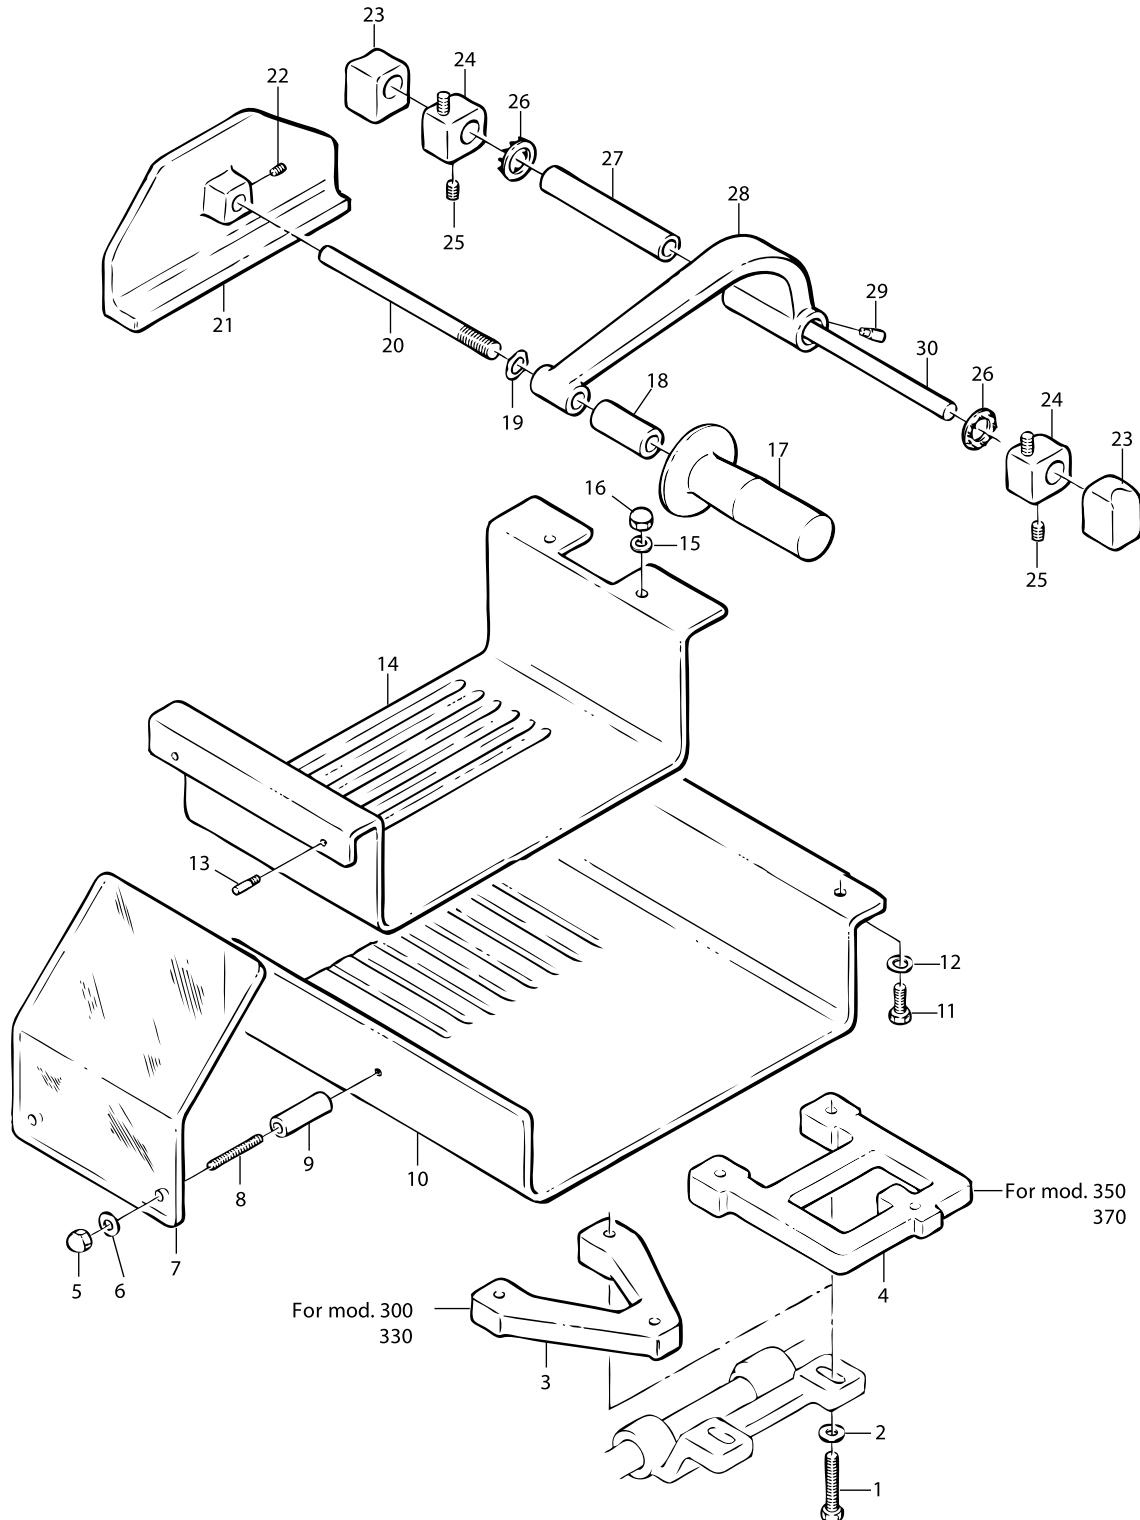

Model MS-IT-0350-V 13649

Electrical Components

Parts Breakdown

Model MS-IT-0350-V 13649

Sharpening Assembly

Parts Breakdown

Model MS-IT-0350-V 13649

Food Tray Assembly

Parts Breakdown

Model MS-IT-0350-V 13649

Stand

Item No.	Description	Position	Item No.	Description	Position	Item No.	Description	Position
32325	Housing for 13649	1	32336	Cam Plate for 13649	13	32346	Set Screw - Capped for 13649	24
32326	Guide Plate for 13649	2	32337	Set Screw 8x10 TC for 13649	14	32347	Nut 8 for 13649	25
32327	Guide Plate Support for 13649	3	32338	Bolt 5x20 for 13649	15	32348	Set Screw 6x8 TP for 13649	26
32328	Guide Plate Shaft for 13649	4	32339	Nut 5 for 13649	16	32349	Washer 5 for 13649	27
32329	Bracket for 13649	5	32340	Screw TPSV 5x10 for 13649	17	32350	Screw TE 6x12 for 13649	28
32330	Index Knob for 13649	6 - 8, 21	32341	Screw TC 5x10 for 13649	18	32351	Washer 6 for 13649	29
32331	Index Knob Bushing for 13649	9	32342	Screw TE 6x12 for 13649	19	32352	Screw TE 8x40 for 13649	30
32332	Wavy Washer for 13649	10	32343	Tapping Screw 2.9x12 for 13649	20	32335	Cam Assembly for 13649	
32333	Cam for 13649	11	32344	Washer 8 for 13649	22			
32334	Cam Guide for 13649	12	32345	Copper Rivet for 13649	23			