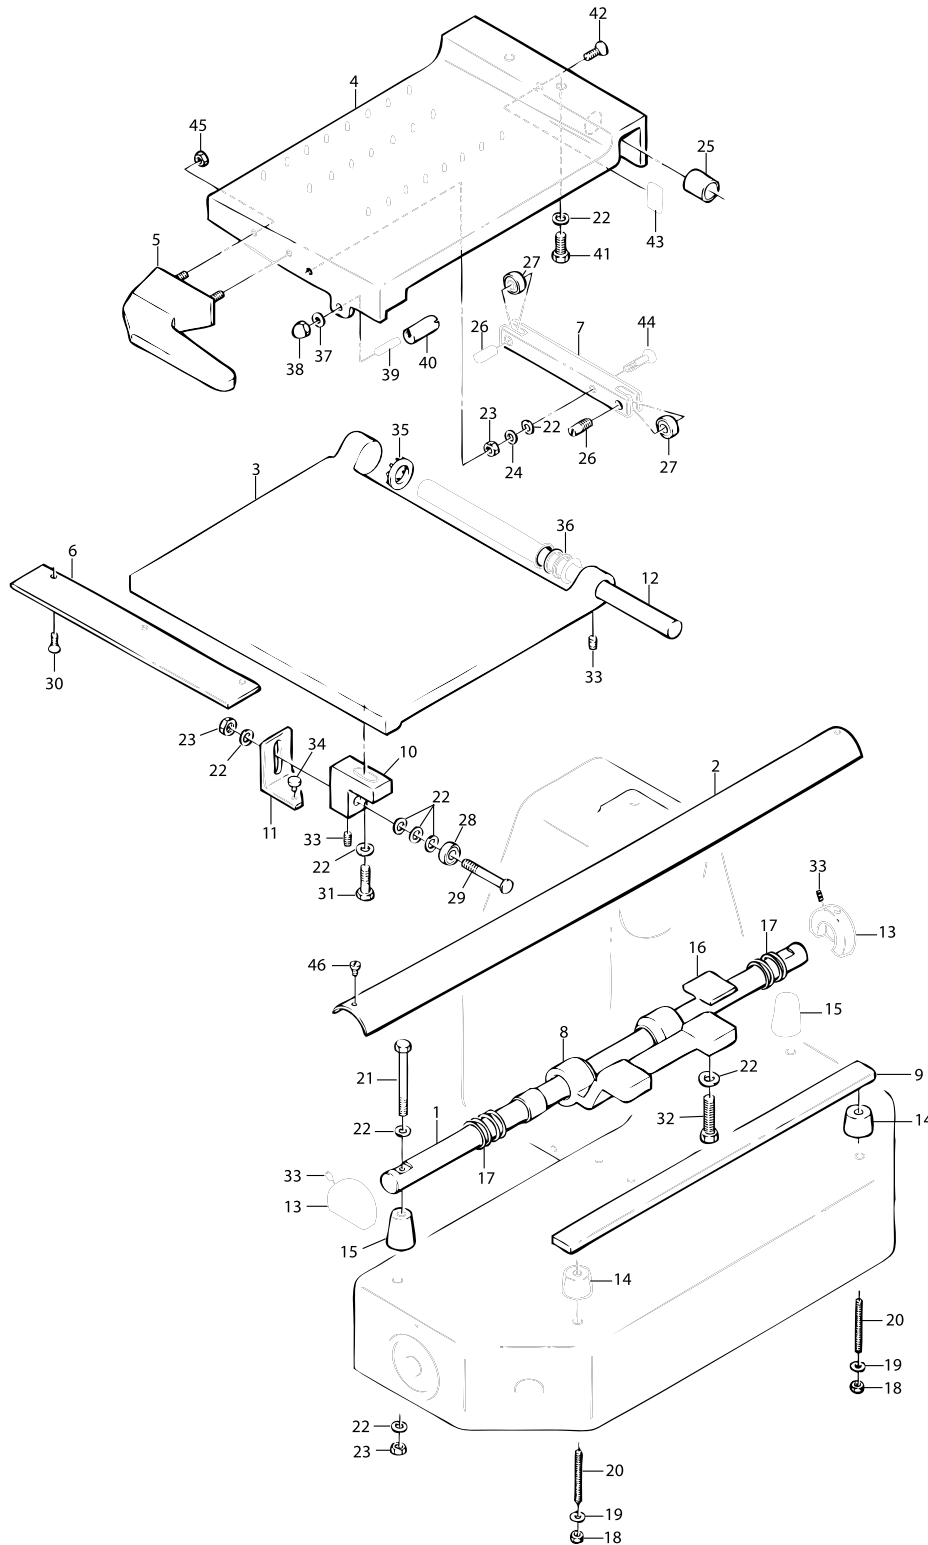

Parts Breakdown

Model MS-IT-0350-V 13649

Stand

Parts Breakdown

Model MS-IT-0350-V 13649

Guide

Parts Breakdown

Model MS-IT-0350-V 13649

Blade Assembly

Parts Breakdown

Model MS-IT-0350-V 13649

Meat Tray Assembly

Parts Breakdown

Model MS-IT-0350-V 13649

Blade Guard

Parts Breakdown

Parts Breakdown

Model MS-IT-0350-V 13649

Stand

Item No.	Description	Position	Item No.	Description	Position	Item No.	Description	Position
32325	Housing for 13649	1	32336	Cam Plate for 13649	13	32346	Set Screw - Capped for 13649	24
32326	Guide Plate for 13649	2	32337	Set Screw 8x10 TC for 13649	14	32347	Nut 8 for 13649	25
32327	Guide Plate Support for 13649	3	32338	Bolt 5x20 for 13649	15	32348	Set Screw 6x8 TP for 13649	26
32328	Guide Plate Shaft for 13649	4	32339	Nut 5 for 13649	16	32349	Washer 5 for 13649	27
32329	Bracket for 13649	5	32340	Screw TPSV 5x10 for 13649	17	32350	Screw TE 6x12 for 13649	28
32330	Index Knob for 13649	6 - 8, 21	32341	Screw TC 5x10 for 13649	18	32351	Washer 6 for 13649	29
32331	Index Knob Bushing for 13649	9	32342	Screw TE 6x12 for 13649	19	32352	Screw TE 8x40 for 13649	30
32332	Wavy Washer for 13649	10	32343	Tapping Screw 2.9x12 for 13649	20	32335	Cam Assembly for 13649	
32333	Cam for 13649	11	32344	Washer 8 for 13649	22			
32334	Cam Guide for 13649	12	32345	Copper Rivet for 13649	23			